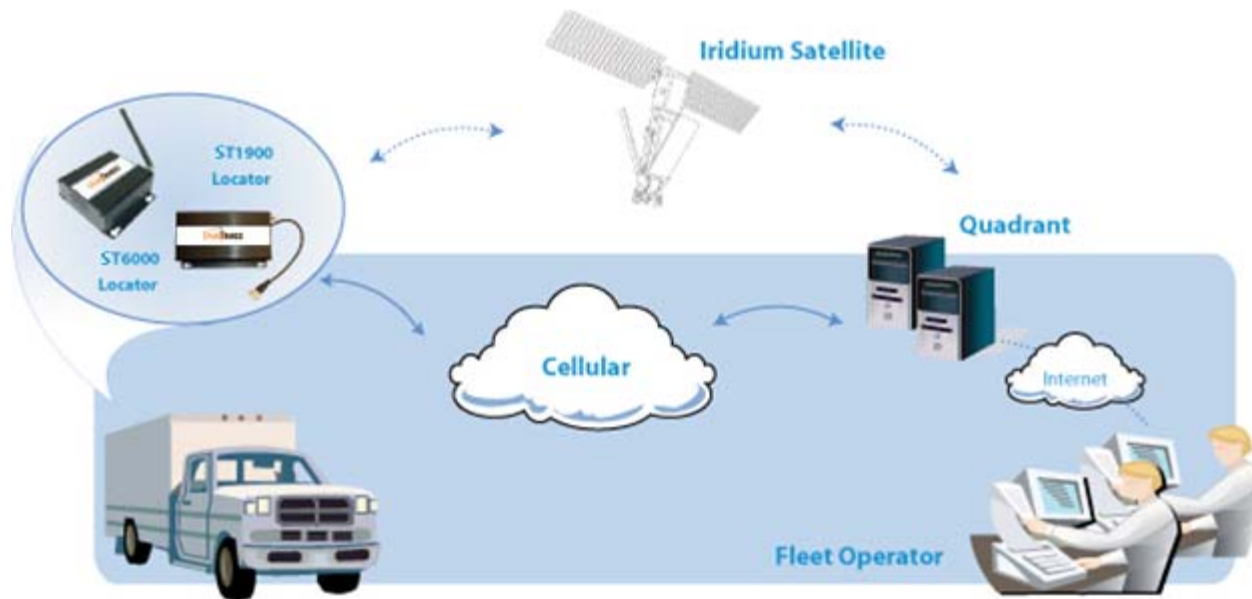

System Diagram

Always Know the Location of Your Fleet
with ST1900 Satellite Modem